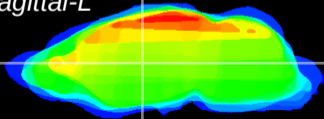

Coronal

Sagittal-R

Sagittal-L

ViBriSM: CX07289
Horizontal

VA/VL