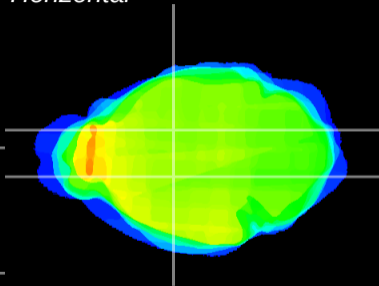

Coronal

Sagittal-R

Sagittal-L

ViBriSM: CX07289
Horizontal

VA/VL