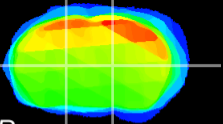

Coronal

Sagittal-R

Sagittal-L

ViBriSM: CX07289
Horizontal

VA/VL