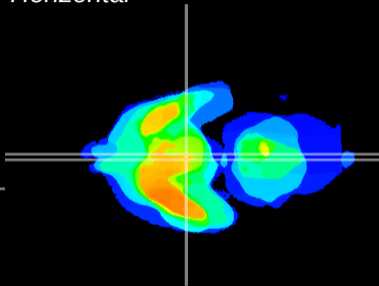

Coronal

Sagittal-R

Sagittal-L

ViBrism: CX07290
Horizontal

Arc