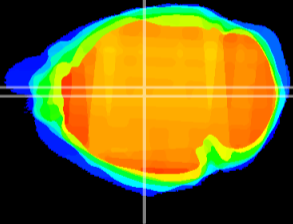

Coronal

Sagittal-R

Sagittal-L

ViBrism: CX07295
Horizontal

Hb