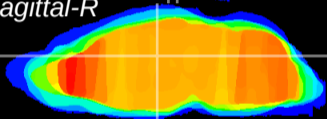

Coronal

Sagittal-R

Sagittal-L

ViBrism: CX07295
Horizontal

Hb