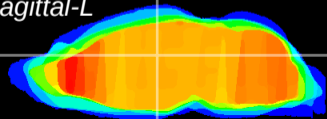

Coronal

Sagittal-R

Sagittal-L

ViBrism: CX07295
Horizontal

Hb