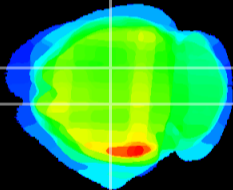

Coronal

Sagittal-R

Sagittal-L

ViBrism: CX07300
Horizontal

CA1