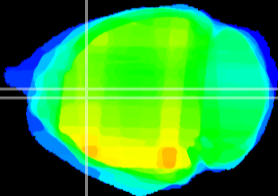

Coronal

Sagittal-R

Sagittal-L

ViBrism: CX07300
Horizontal

Cx cingulate