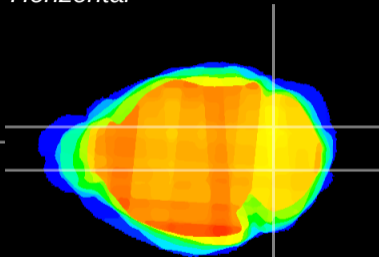

Coronal

Sagittal-R

Sagittal-L

ViBrism: CX07301
Horizontal

Cb nucleus