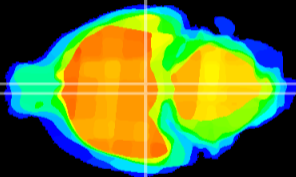

Coronal

Sagittal-R

Sagittal-L

ViBrisM: CX07301
Horizontal

M