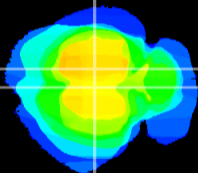

Coronal

Sagittal-R

Sagittal-L

ViBrism: CX07302  
Horizontal

RS