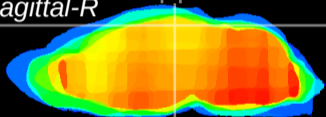

Coronal

Sagittal-R

Sagittal-L

ViBrism: CX07302  
Horizontal

RS