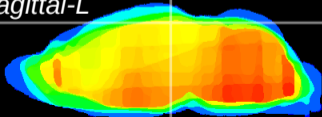

Coronal

Sagittal-R

Sagittal-L

ViBrism: CX07302  
Horizontal

RS