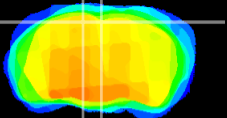

Coronal

Sagittal-R

Sagittal-L

ViBrism: CX07302  
Horizontal

RS