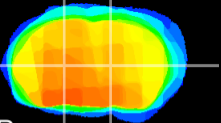

Coronal

Sagittal-R

Sagittal-L

ViBrism: CX07302
Horizontal

VA/VL