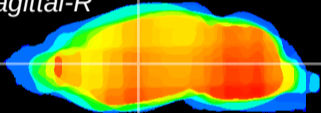

Coronal

Sagittal-R

Sagittal-L

ViBrism: CX07302
Horizontal

VA/VL