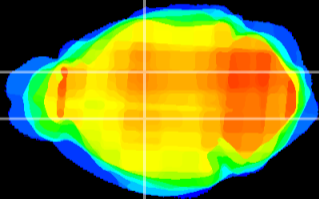

Coronal

Sagittal-R

Sagittal-L

ViBrism: CX07302
Horizontal

VA/VL