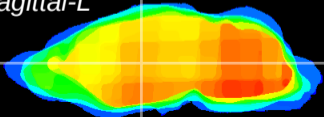

Coronal

Sagittal-R

Sagittal-L

ViBrism: CX07302
Horizontal

VA/VL