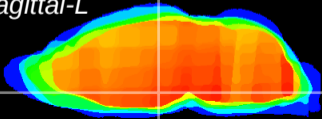

Coronal

Sagittal-R

Sagittal-L

ViBrism: CX07303
Horizontal

DM