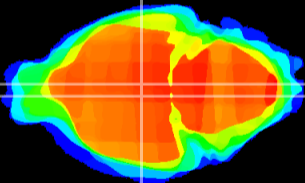

Coronal

Sagittal-R

Sagittal-L

ViBrism: CX07303
Horizontal

DM