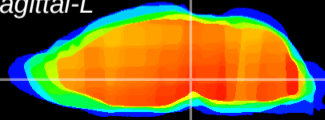

Coronal

Sagittal-R

Sagittal-L

ViBrism: CX07303
Horizontal

VTA