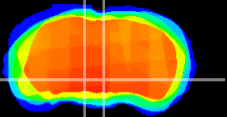

Coronal

Sagittal-R

Sagittal-L

ViBrism: CX07303
Horizontal

VTA