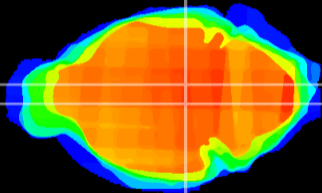

Coronal

Sagittal-R

Sagittal-L

ViBrism: CX07303
Horizontal

VTA