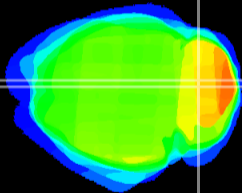

Coronal

Sagittal-R

Sagittal-L

ViBrism: CX07307
Horizontal

Cb vermis