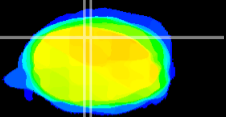

Coronal

Sagittal-R

Sagittal-L

ViBrism: CX07307
Horizontal

Cb vermis