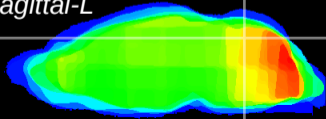

Coronal

Sagittal-R

Sagittal-L

ViBrism: CX07307
Horizontal

Cb vermis