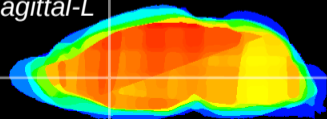

Coronal

Sagittal-R

Sagittal-L

ViBrism: CX07308
Horizontal

LS