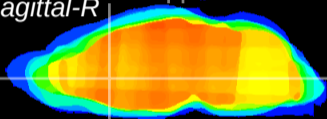

Coronal

Sagittal-R

Sagittal-L

ViBrism: CX07308
Horizontal

LS