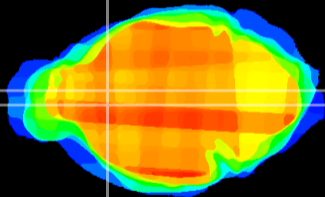

Coronal

Sagittal-R

Sagittal-L

ViBrism: CX07308
Horizontal

LS