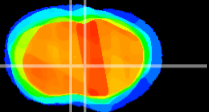

Coronal

Sagittal-R

Sagittal-L

ViBrism: CX07308
Horizontal

LS