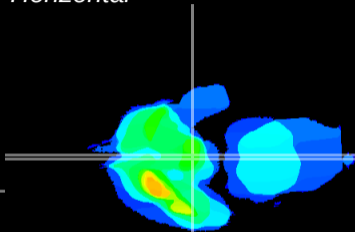

Coronal

Sagittal-R

Sagittal-L

ViBrism: CX07310
Horizontal

ME