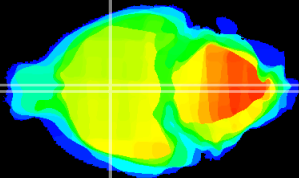

Coronal

Sagittal-R

Sagittal-L

ViBrism: CX07313
Horizontal

SPa dorsal