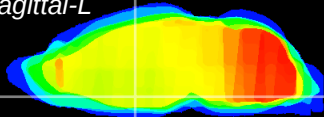

Coronal

Sagittal-R

Sagittal-L

ViBrism: CX07313
Horizontal

SPa dorsal