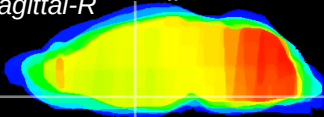

Coronal

Sagittal-R

Sagittal-L

ViBrism: CX07313
Horizontal

SPa dorsal