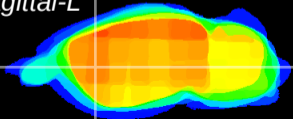

Coronal

Sagittal-R

Sagittal-L

ViBris: CX07314
Horizontal

CPU lateral