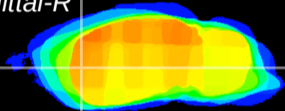

Coronal

Sagittal-R

Sagittal-L

ViBris: CX07314
Horizontal

CPU lateral