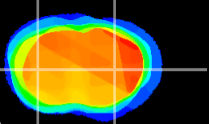

Coronal

Sagittal-R

Sagittal-L

ViBris: CX07314
Horizontal

CPU lateral