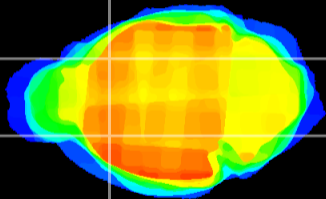

Coronal

Sagittal-R

Sagittal-L

ViBris: CX07314
Horizontal

CPU lateral