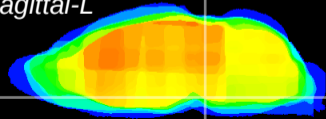

Coronal

Sagittal-R

Sagittal-L

ViBrism: CX07314
Horizontal

Pn