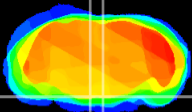

Coronal

Sagittal-R

Sagittal-L

ViBrism: CX07314
Horizontal

Pn