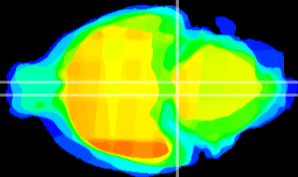

Coronal

Sagittal-R

Sagittal-L

ViBrism: CX07314
Horizontal

Pn