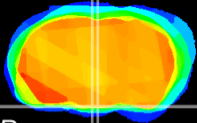

Coronal

Sagittal-R

Sagittal-L

ViBrism: CX07316
Horizontal

Arc