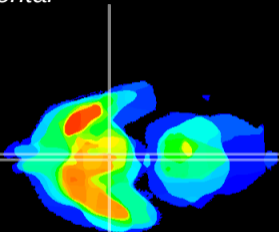

Coronal

Sagittal-R

Sagittal-L

ViBrism: CX07316
Horizontal

Arc