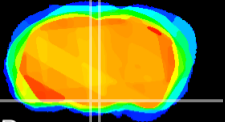

Coronal

Sagittal-R

Sagittal-L

ViBrism: CX07316
Horizontal

VMH