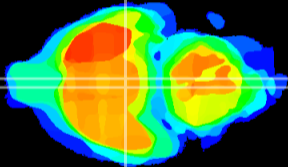

Coronal

Sagittal-R

Sagittal-L

ViBrism: CX07316
Horizontal

VMH