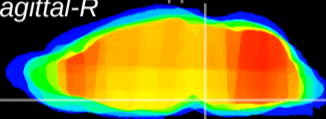

Coronal

Sagittal-R

Sagittal-L

ViBrism: CX07318
Horizontal

Pn