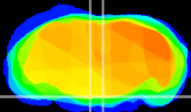

Coronal

Sagittal-R

Sagittal-L

ViBrism: CX07318
Horizontal

Pn