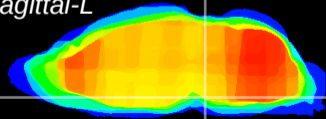

Coronal

Sagittal-R

Sagittal-L

ViBrism: CX07318
Horizontal

Pn