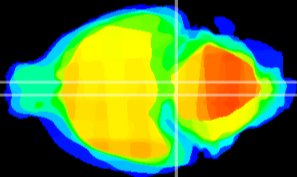

Coronal

Sagittal-R

Sagittal-L

ViBrism: CX07318
Horizontal

Pn