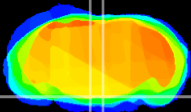

Coronal

Sagittal-R

Sagittal-L

ViBrism: CX07323
Horizontal

Pn