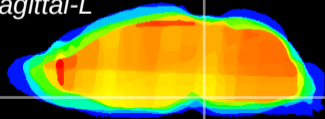

Coronal

Sagittal-R

Sagittal-L

ViBrism: CX07323
Horizontal

Pn