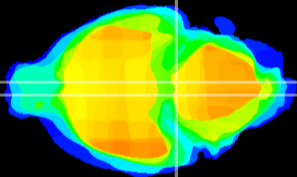

Coronal

Sagittal-R

Sagittal-L

ViBrism: CX07323
Horizontal

Pn