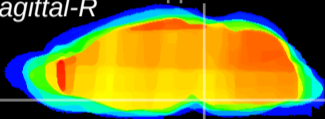

Coronal

Sagittal-R

Sagittal-L

ViBrism: CX07323
Horizontal

Pn