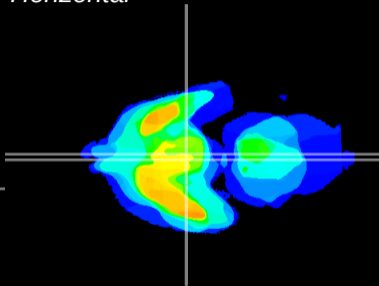

Coronal

Sagittal-R

Sagittal-L

ViBrism: CX07324
Horizontal

Arc