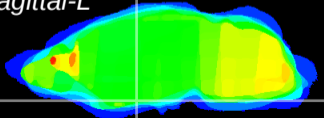

Coronal

Sagittal-R

Sagittal-L

ViBrism: CX07325
Horizontal

S0