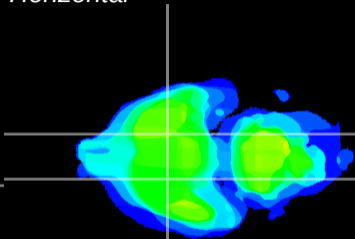

Coronal

Sagittal-R

Sagittal-L

ViBrism: CX07325
Horizontal

S0