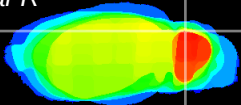

Coronal

Sagittal-R

Sagittal-L

ViBrism: CX07326
Horizontal

Cb lobe