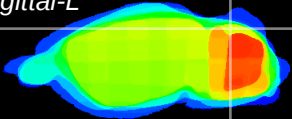

Coronal

Sagittal-R

Sagittal-L

ViBrism: CX07326
Horizontal

Cb lobe