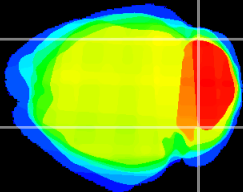

Coronal

Sagittal-R

Sagittal-L

ViBrism: CX07326
Horizontal

Cb lobe