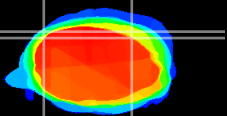

Coronal

Sagittal-R

Sagittal-L

ViBrism: CX07326
Horizontal

Cb lobe