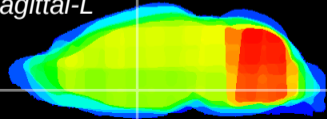

Coronal

Sagittal-R

Sagittal-L

ViBrism: CX07326
Horizontal

Pa