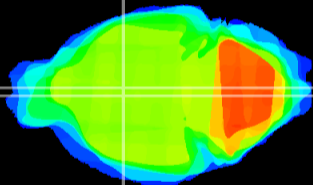

Coronal

Sagittal-R

Sagittal-L

ViBrism: CX07326
Horizontal

Pa