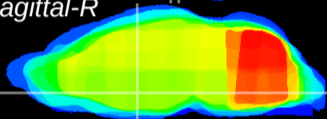

Coronal

Sagittal-R

Sagittal-L

ViBrism: CX07326
Horizontal

Pa