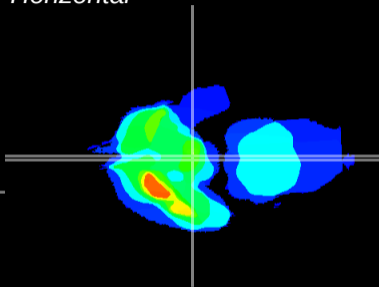

Coronal

Sagittal-R

Sagittal-L

ViBrism: CX07328
Horizontal

ME