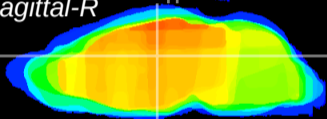

Coronal

Sagittal-R

Sagittal-L

ViBrism: CX07331
Horizontal

Hb