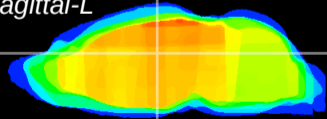

Coronal

Sagittal-R

Sagittal-L

ViBrism: CX07331
Horizontal

Hb