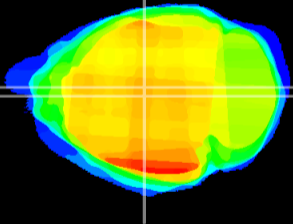

Coronal

Sagittal-R

Sagittal-L

ViBrism: CX07331
Horizontal

Hb