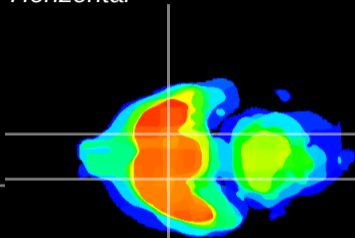

Coronal

Sagittal-R

Sagittal-L

ViBrisM: CX07333
Horizontal

S0