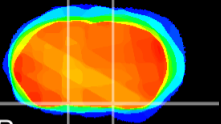

Coronal

Sagittal-R

Sagittal-L

ViBrisM: CX07333
Horizontal

S0