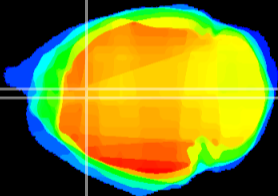

Coronal

Sagittal-R

Sagittal-L

ViBrism: CX07334
Horizontal

Cx cingulate