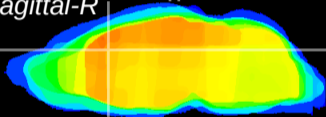

Coronal

Sagittal-R

Sagittal-L

ViBrism: CX07334
Horizontal

Cx cingulate