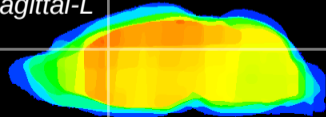

Coronal

Sagittal-R

Sagittal-L

ViBrism: CX07334
Horizontal

Cx cingulate