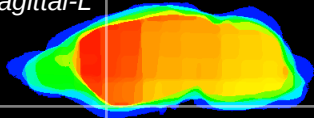

Coronal

Sagittal-R

Sagittal-L

ViBrism: CX07336
Horizontal

Tu