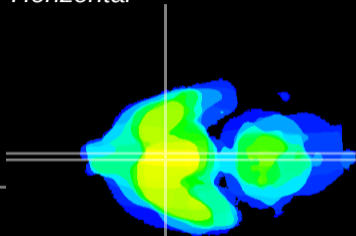

Coronal

Sagittal-R

Sagittal-L

ViBrism: CX07340
Horizontal

SCN