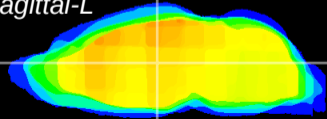

Coronal

Sagittal-R

Sagittal-L

ViBrism: CX07343
Horizontal

MD