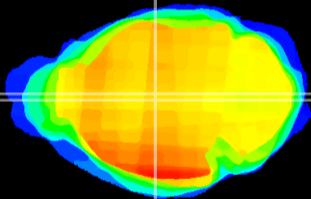

Coronal

Sagittal-R

Sagittal-L

ViBrism: CX07343
Horizontal

MD