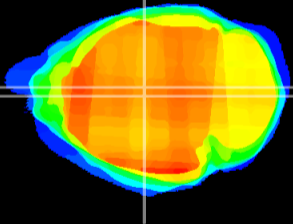

Coronal

Sagittal-R

Sagittal-L

ViBrism: CX07344
Horizontal

Hb