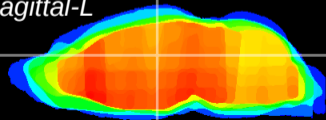

Coronal

Sagittal-R

Sagittal-L

ViBrism: CX07344
Horizontal

Hb