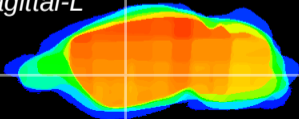

Coronal

Sagittal-R

Sagittal-L

ViBriSM: CX07349
Horizontal

GP