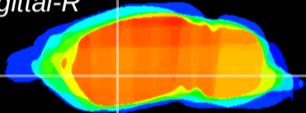

Coronal

Sagittal-R

Sagittal-L

ViBriSM: CX07349
Horizontal

GP