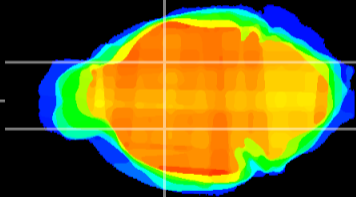

Coronal

Sagittal-R

Sagittal-L

ViBriSM: CX07349
Horizontal

GP