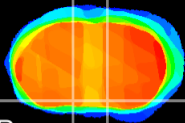

Coronal

Sagittal-R

Sagittal-L

ViBrisM: CX07351
Horizontal

LH