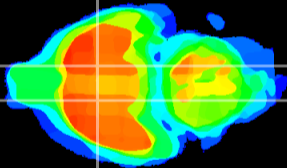

Coronal

Sagittal-R

Sagittal-L

ViBrisM: CX07351
Horizontal

LH