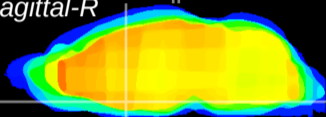

Coronal

Sagittal-R

Sagittal-L

ViBrism: CX07352
Horizontal

MPA