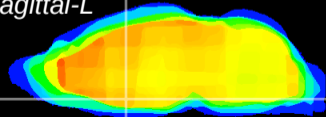

Coronal

Sagittal-R

Sagittal-L

ViBrism: CX07352
Horizontal

MPA