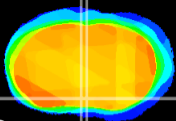

Coronal

Sagittal-R

Sagittal-L

ViBrism: CX07352
Horizontal

MPA