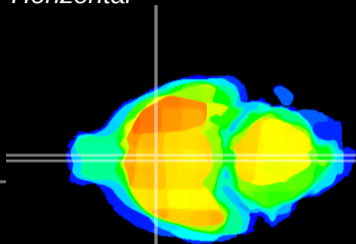

Coronal

Sagittal-R

Sagittal-L

ViBrism: CX07352
Horizontal

MPA