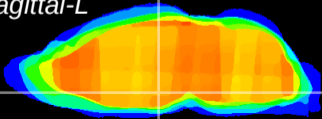

Coronal

Sagittal-R

Sagittal-L

ViBrism: CX07353
Horizontal

DM