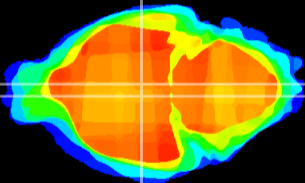

Coronal

Sagittal-R

Sagittal-L

ViBrism: CX07353
Horizontal

DM