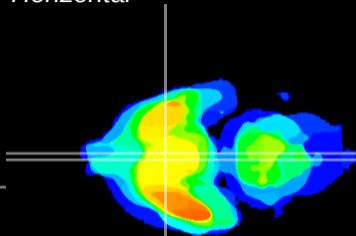

Coronal

Sagittal-R

Sagittal-L

ViBriSM: CX07368  
Horizontal

SCN