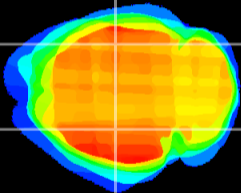

Coronal

Sagittal-R

Sagittal-L

ViBrism: CX07371
Horizontal

CA2/CA3