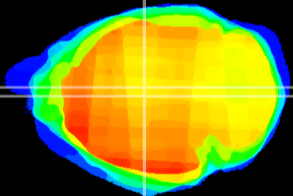

Coronal

Sagittal-R

Sagittal-L

ViBrism: CX07374
Horizontal

Hb