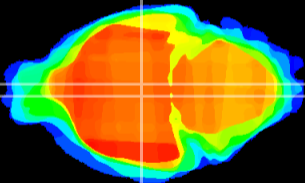

Coronal

Sagittal-R

Sagittal-L

ViBrism: CX07377
Horizontal

DM