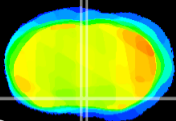

Coronal

Sagittal-R

Sagittal-L

ViBrism: CX07380
Horizontal

MPA