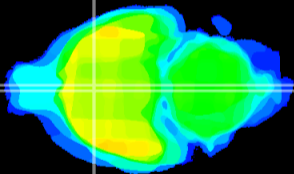

Coronal

Sagittal-R

Sagittal-L

ViBrism: CX07380
Horizontal

MPA