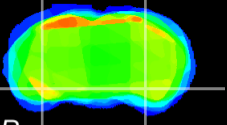

Coronal

Sagittal-R

Sagittal-L

ViBrism: CX07385
Horizontal

ventral S