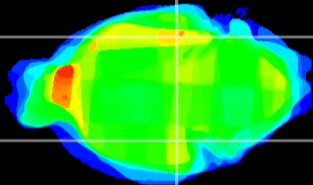

Coronal

Sagittal-R

Sagittal-L

ViBrism: CX07385
Horizontal

ventral S