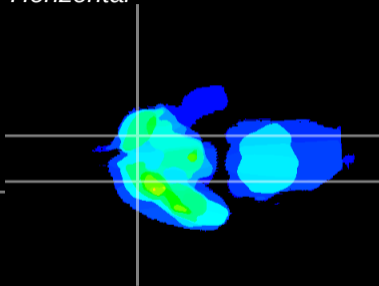

Coronal

Sagittal-R

Sagittal-L

ViBrism: CX07388
Horizontal

Tu