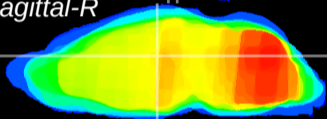

Coronal

Sagittal-R

Sagittal-L

ViBrism: CX07389
Horizontal

Hb