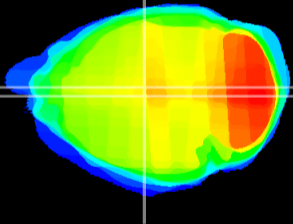

Coronal

Sagittal-R

Sagittal-L

ViBrism: CX07389
Horizontal

Hb