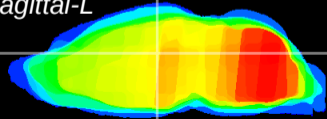

Coronal

Sagittal-R

Sagittal-L

ViBrism: CX07389
Horizontal

Hb