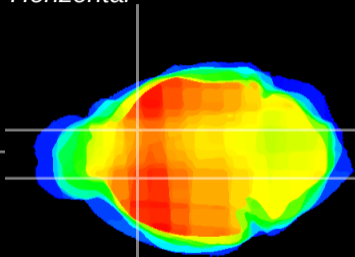

Coronal

Sagittal-R

Sagittal-L

ViBrisM: CX07390  
Horizontal

CPU medial