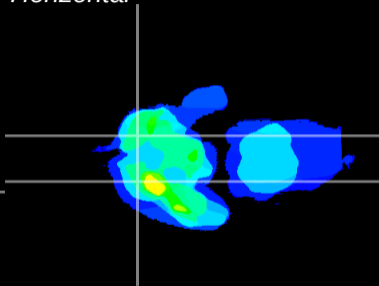

Coronal

Sagittal-R

Sagittal-L

ViBrism: CX07390
Horizontal

Tu