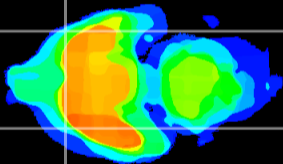

Coronal

Sagittal-R

Sagittal-L

ViBrism: CX07392
Horizontal

Pir