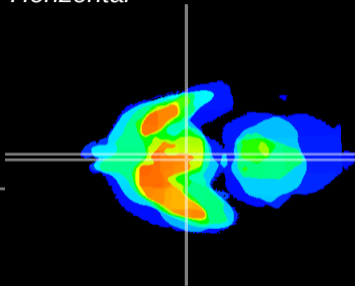

Coronal

Sagittal-R

Sagittal-L

ViBrism: CX07399
Horizontal

Arc