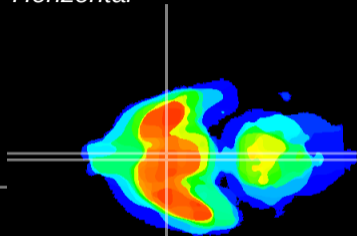

Coronal

Sagittal-R

Sagittal-L

ViBriSM: CX07408
Horizontal

SCN